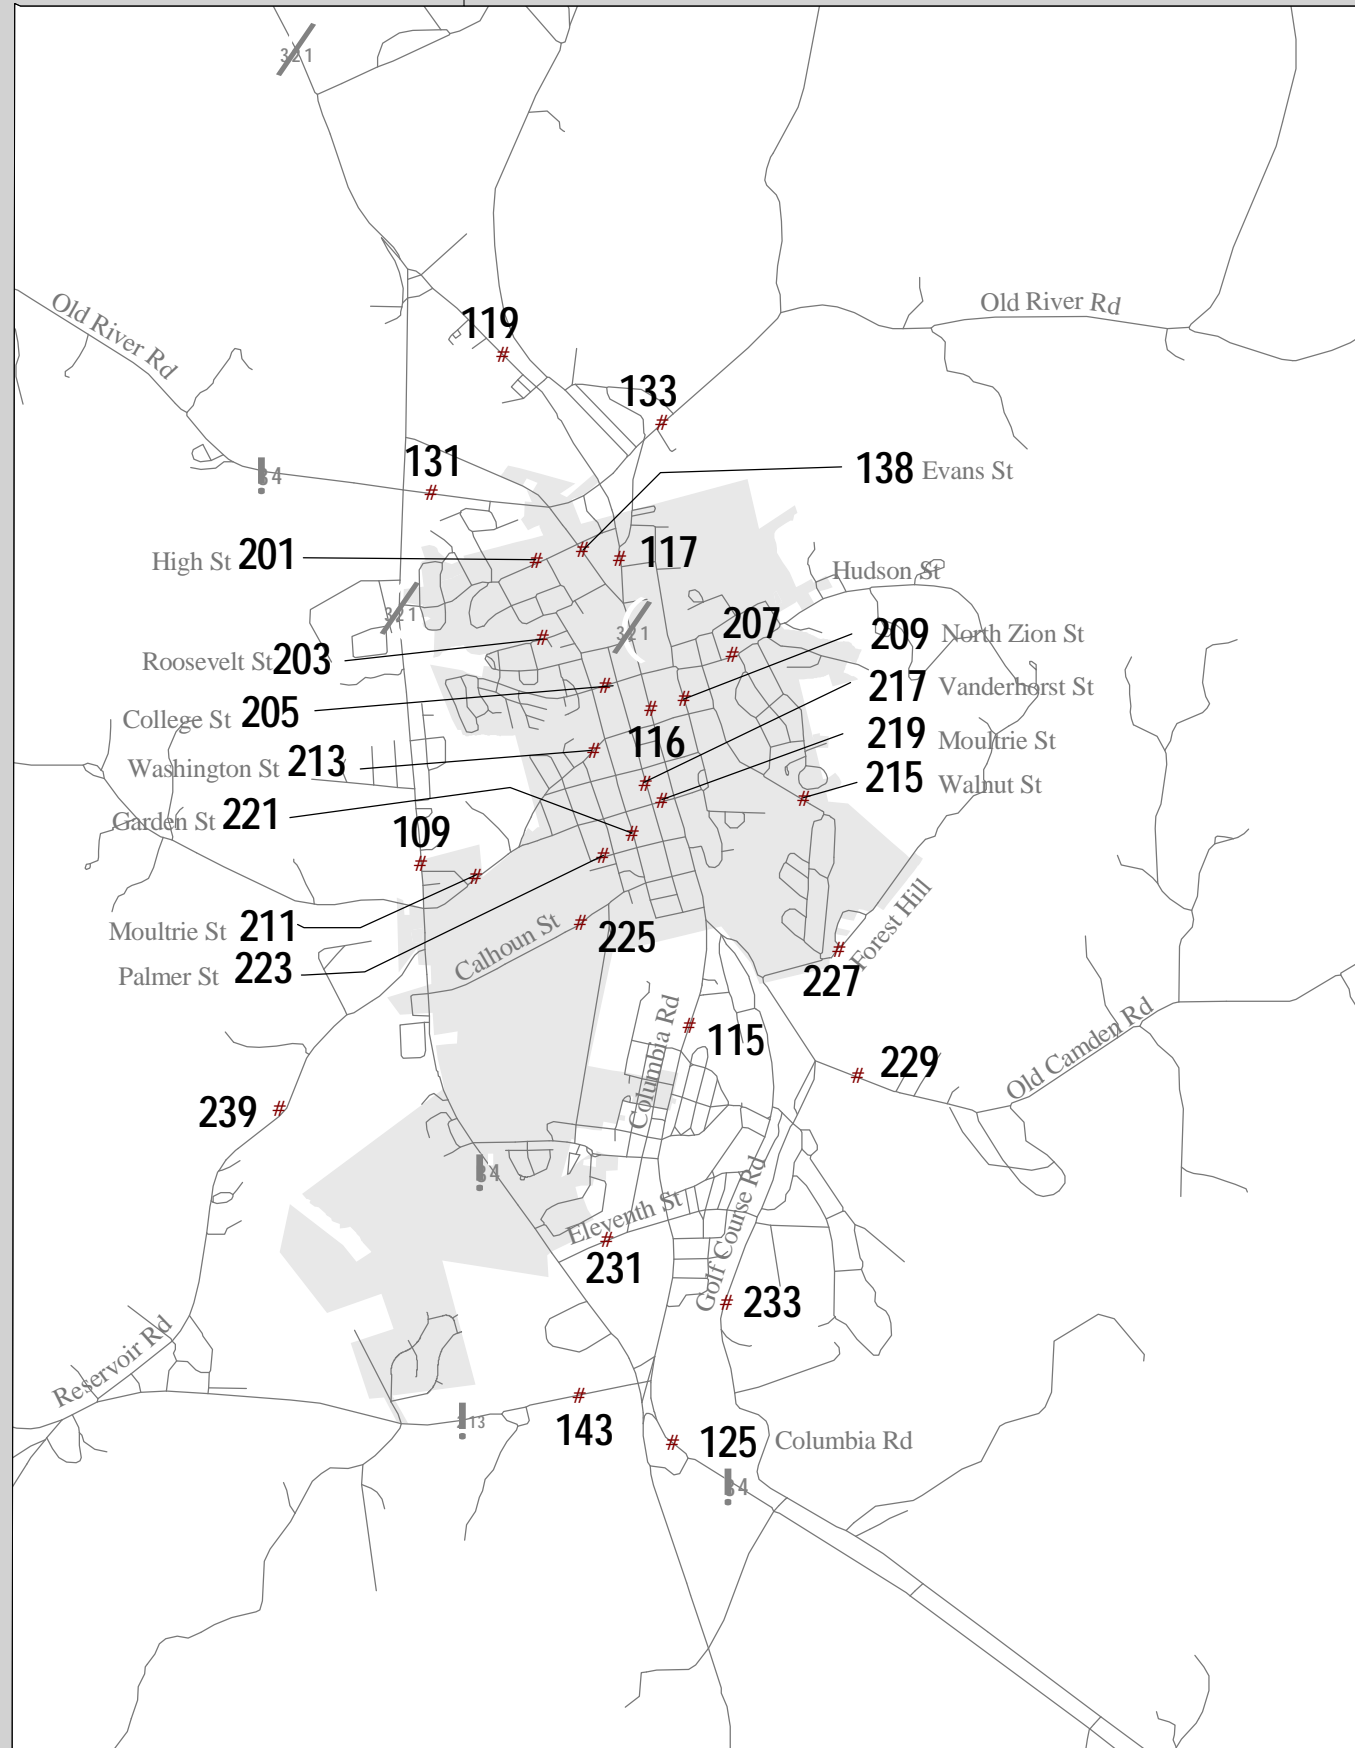

Central Midlands Area
TRAFFIC COUNT STATION LOCATIONS

Map 1
Fairfield County, SC
Monticello Reservoir Area

(Map 1)

(Map 3)

Central Midlands Area
**TRAFFIC COUNT
 STATION LOCATIONS**

Map 2
Fairfield County, SC
 Town of Winnsboro Area

(Map 1)

(Map 2)

 Central Midlands Area
TRAFFIC COUNT STATION LOCATIONS

 2 0 2 4 Miles

Map 3
Fairfield County, SC
 Town of Ridgeway Area

 6