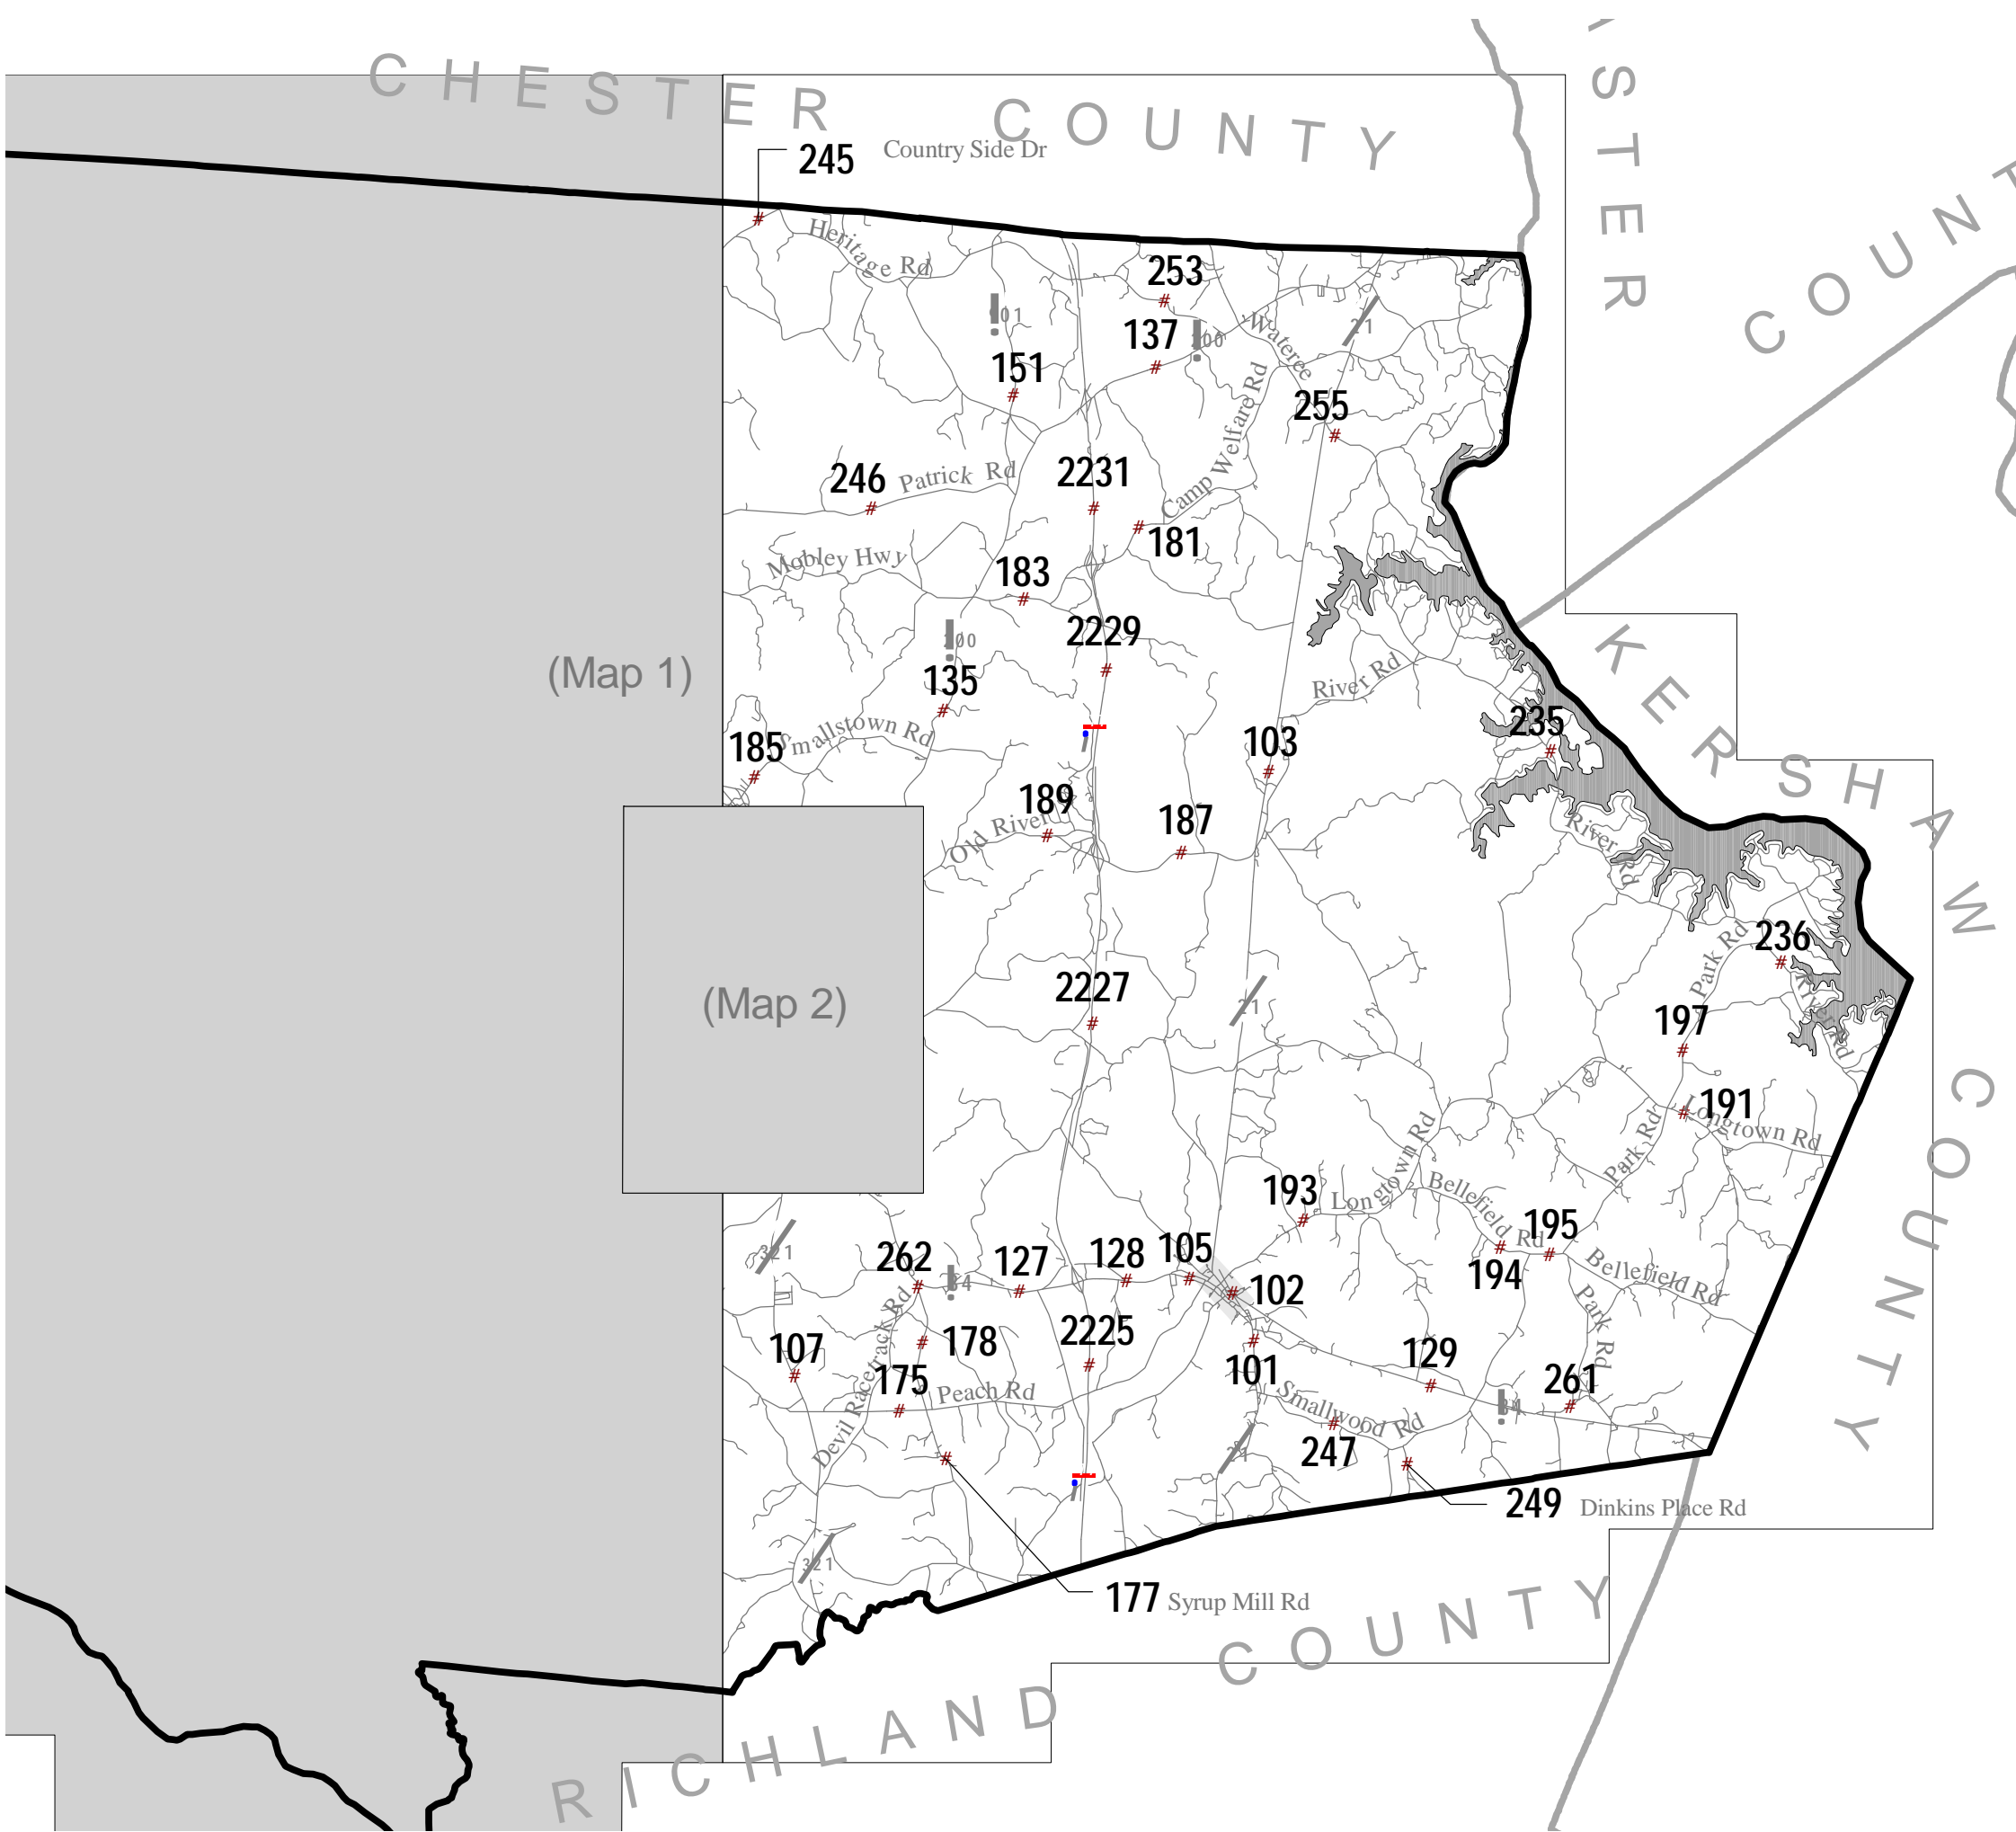

Central Midlands Area
TRAFFIC COUNT STATION LOCATIONS

Map 1
Fairfield County, SC
Monticello Reservoir Area

(Map 1)

(Map 3)

Central Midlands Area
**TRAFFIC COUNT
 STATION LOCATIONS**

Map 2
Fairfield County, SC
 Town of Winnsboro Area

(Map 1)

(Map 2)

 Central Midlands Area
TRAFFIC COUNT STATION LOCATIONS

 2 0 2 4 Miles

Map 3
Fairfield County, SC
 Town of Ridgeway Area

 6